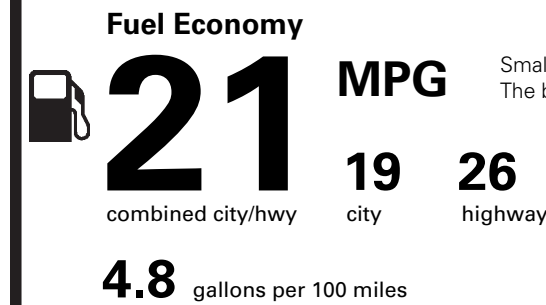

EPA DOT Fuel Economy and Environment

Gasoline Vehicle

Small SUVs range from 18 to 120 MPG. The best vehicle rates 136 MPGe.

You spend **\$2,000** more in fuel costs over 5 years compared to the average new vehicle.